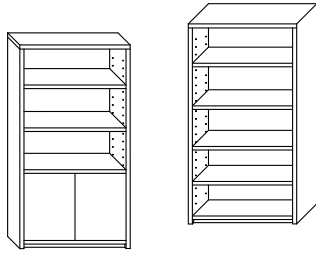

2300 Series

Solid Hardwood Edges, Laminate, Available in Five Profiles, Introduce Artistic Flair to These Stylish Designs.

Bookcase (BC)

Lower Cabinet Option Shown