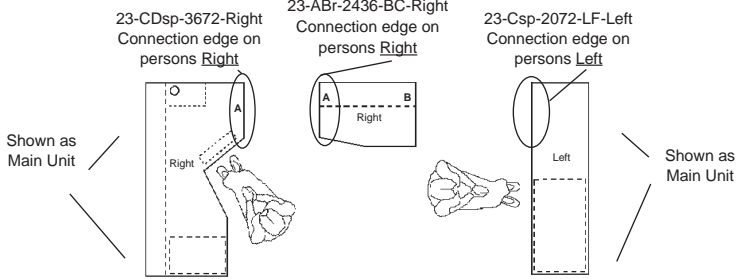

2300 Series

Solid Hardwood Edges, Laminate, Available in Five Profiles, Introduce Artistic Flair to These Stylish Designs.

How to Specify Left or Right Components

“Right” = Connects to Right side of main desk.

“Left” = Connects to Left side of main desk.

“A” = 20” Width

“B” = 24” Width

Components

	Model Number	Depth	Width	Height	List	Weight	Cube
Desk 	23-Dsp-3060 w/1 lock	30	60	29	$1,046	195	36
	23-Dsp-3066 w/1 lock	30	66	29	$1,170	215	40
	23-Dsp-3672 w/1 lock	36	72	29	$1,256	225	51
	$210 List to add 6" increments ($122 List cut downs)						
	23-CDsp-4272 w/1 lock	36	72	29	$1,744	215	51
Fan Top 	23-FDsp-3666 w/1 lock	36	66	29	$1,720	240	51
	23-FDsp-4272 w/1 lock	42	72	29	$1,808	255	59
	$298 List to add 6" increments ($210 List cut downs)						
	23-FCDsp-4872 w/1 lock	42	72	29	$2,012	250	59
Bullet Top 	23-B-3672	36	72	29	$1,590	140	51
	23-B-3684	36	84	29	$1,706	155	59
	Cylinder MOD Optional (See Options Group 1)						
	$298 List to add 6" increments ($210 List cut downs)						
Computer Bullet Top 	23-CB-4272	42	72	29	$1,894	135	51
	23-CB-4284	42	84	29	$2,010	145	59
	Cylinder MOD Optional (See Options Group 1)						
P-Top 	23-P-4272	42	72	29	$1,856	180	59
	Cylinder MOD Optional (See Options Group 1)						
	$298 List to add 6" increments ($210 List cut downs)						

Sizes are nominal.