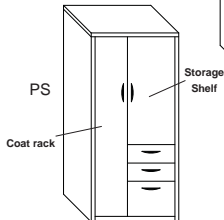

Sizes are nominal.

2300 Series

Solid Hardwood Edges, Laminate, Available in Five Profiles, Introduce Artistic Flair to These Stylish Designs.

Bookcase (BC)

Lower Cabinet Option Shown

Corner Bookcase/Corner Bookcase Hutch (CBC / CBCH)

Storage Cabinet (SC / VS / PS / LFS)

Model Number	Depth	Width	Height	List	Weight	Cube
23-BC-2936-1	12	36	29	\$412	70	10
23-BC-4836-2	12	36	48	\$554	85	16
23-BC-6036-3	12	36	60	\$646	100	20
23-BC-7236-4	12	36	72	\$670	115	23
23-BC-8436-5	12	36	84	\$822	140	27
23-BC-3612-BKSLF Bookcase Shelf	12	36	1.1	\$66	6	1
23-BC-L-Cab 29" Lower Cabinet Add on				\$296	15	
\$210 List cut downs						
23-CBC-2920-1	20	20	29	\$604	70	9
23-CBC-7220-4	20	20	72	\$1,118	115	21
23-CBCH-4814	14	14	48	\$726	70	8
23-CBCH-4214	14	14	43	\$726	65	7
23-SC-2019	20	19	29	\$664	110	8
23-SC-2032	20	32	29	\$856	120	13
23-SC-2038	20	38	29	\$856	130	15
23-SC-2060	20	60	29	\$1,508	155	25
23-SC-2072	20	72	29	\$1,616	165	30
23-VS-3872-4 w/ 4 adj. shelves w/handles (B1)	20	38	72	\$1,574	235	38
23-PS-3072-2 w/ 2 adj. shelves w/ wardrobe Bar (BBF lock not available) Specify right or left (right shown) w/handles (B1)	20	30	72	\$2,408	225	30
23-LFS-3872-3 W/1 lock on LAT w/ 3 adj. shelves w/handles (B1)	20	38	72	\$2,142	250	38
Locks optional See options						
See options for Frost doors						